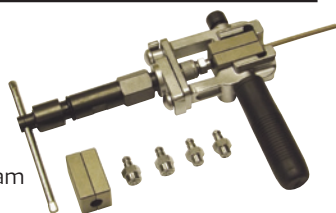

## SRRDPR350 4-Pc Plastic Oil Drain Plug Removal Set

- For Many Late Model Audi, BMW, Ford, Lincoln & Volkswagen
- Design to Slot In & Release without Damage
- **Includes** Male Drive Key, BMW Hex Bolt Bit, Ford Double Notch Flat Bit, VW/Audi Bit & Case

## SRRFLS330 4-Pc Fluid Line Stopper Clamp Set

- Universal Design, use to Plug Lines  $\frac{3}{16}$ " to  $\frac{1}{2}$ " Including Banjo Fittings
- Prevents Messy Fluid Leaks & Contamination during Service
- Line Repairs Including Brake, Transmission, A/C, Fuel & more

## SRRHFT50 HYDRA-Assist Flaring Tool

- Line Sizes  $\frac{3}{16}$ ",  $\frac{1}{4}$ " & 4.75MM
- Hydraulic Assist T-Handle Ram
- Quick Chuck and S-Lock
- Dual Handle Placement • **Includes:** 5 Punches & 2 Dies