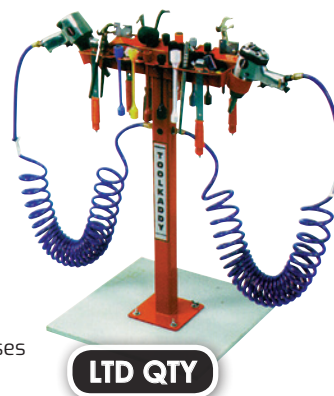

SRP **$319.16**