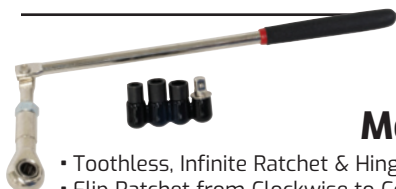

LI14150
Wheel Stud Pilot Pin Master Set

- 4 Pairs of Metric Threaded Pins Allows to Hang the Wheel without having to Balance Wheel on Small Lip of Hub
- **Includes 2 each:** 12MM x 1.25, 12MM x 1.5, 14MM x 1.25 & 14MM x 1.5 Threaded Pins

USER \$88.95 SRP **\$67.93**

LI12030
10-Pc Flare Nut Socket Set

- Works on ABS, Master Cylinder, Coolant & Diesel Injection Sensors
- $\frac{3}{8}$ " Square Drive with Chrome Finish
- **Includes:** 10, 11, 12, 13, 14, 15, 16, 17, 18, 19MM & Foam Tray

SRP **\$164.16**

LI27200 12-Pc Torx® Bit Set

- **Includes:** T-10 thru T-50, Plus T-47, T-55 & T-60 Bits

USER \$51.45
SRP **\$39.32**

LI64180
5-Pc Actuator Motor Wrench Set

- Toothless, Infinite Ratchet & Hinged Handle Design
- Flip Ratchet from Clockwise to Counterclockwise Drive
- **Inc:** Wrench; 5.5MM, 7MM, 8MM Sockets & $\frac{1}{4}$ " Sq Dr Adapter

USER \$69.95 SRP **\$53.44**

LI14100 Valve Core Tool

- Double Ended Core Driver Reverses in Tool Body
- Reversible Driver Fits both Large & Small Valve Cores
- Lightweight Aluminum Body Equipped with Pocket Clip