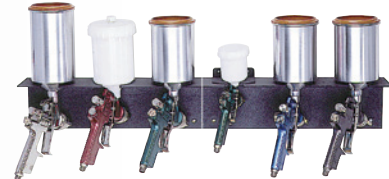

USER \$765.00 SRP **\$751.58**

SATAjet 1500 B SoLV Spray Gun

- For Solvent-Based Materials
- Precise - Uniform Spray Structure
- Enhanced Air Pressure Range from 0.5 to 2.4 bar
- Standard with RPS Multi-Purpose Cup 0.3 l / 0.6 l / 0.9 l (each 1x) without Swivel Joint

SQ1010933 HVLP

- 26 psi, 12.4 CFM • 3.9" - 5.9" Spray Distance

USER \$695.00 SRP **\$682.81**

ACCESSORIES

RPS Rapid Preparation System Disposable Cup Systems

0.3 | 125µm Flat Sieve

SQ1010420 100/bx

CALL FOR PRICE

SQ9898-6 6-Gun Spray Gun Holder

- (2) Wall Mounted 3 Gun Holders, Gravity Feed Spray Guns
- SPRAY GUNS NOT INCLUDED

USER \$61.90 SRP **\$60.81**

SQ125948 USER \$119.00 SRP **\$116.91**
.150L Gravity Flow QCC Aluminium Cup with Lid