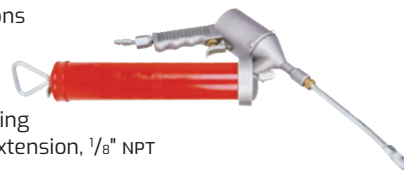

- Polyethylene • Manual, Integrated Lock Port
- Compatible with DEF, Mild Acids, Chemicals & Glycol

USER \$4.81 SRP **\$4.16**

GREASE GUNS

- Cartridge, Suction, Bulk Loading Options

NS911 Air Operated

- 4,000 Psi, 1.3 oz per 40 Shots
- Single Shot • Male Quick Connect Fitting
- Aluminum Die Cast Head • 6" Steel Extension, 1/8" NPT

USER \$82.92 SRP **\$71.84**

NS419 Lever Style

- 7,000 Psi, 1 oz per 28 Strokes
- 14 1/2 oz Cartridge • Red Powder Coated Finish
- 5 1/2" Steel Extension, 1/8" NPT
- **Includes:** 4-Jaw Coupler

LTD QTY

USER \$31.06 SRP **\$26.91**