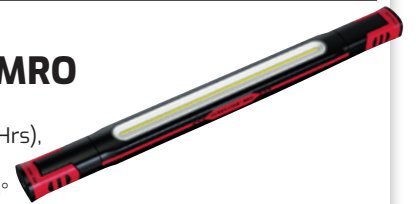

USER \$125.92 SRP **\$92.44**

WorkStar® Cyclops

Professional Rechargeable LED Area Lights

- Palm Sized Mini Work Light with Wide, Round Floodlight Beam
- 720L High (2 Hrs), 360L Medium (5.5 Hrs), 180L Low (10 Hours)
- Handle Rotates 360° with 12 Indented Positions, Magnet Built into Handle
- Optional Tripod or Suction Cup Mount Threaded Port
- Battery Indicator • **Includes:** USB-C Charging Cable

USER \$111.95 SRP **\$98.21**

MAX00310

WorkStar® 310

LED Zoom Penlight/Inspection Light

- 170L (1X Zoom), 90L (3X Zoom) • Commercial Grade Aluminum
- Focusable between Spot & Flood Beams • 5" Length, 2 oz
- Dust-Tight, Waterproof to 3' • **Inc:** 2 AAA Alkaline Batteries

USER \$33.95 SRP **\$29.79**

MAX00390

SearchPoint® POCO

Rechargeable Ultra Mini Flashlight

- 180L (40-Min Run Time), 18L (6-Hr Run Time)
- Durable Aluminum Housing • Equipped with Convenient Clip
- **Includes:** USB-C Rechargeable Cable

USER \$19.95 SRP **\$17.51**

MAX05600

LUMENATOR® MRO

Rechargeable Work Light

- 3000L (2 Hrs), 1500L (4 Hrs), 750L (8 Hrs)
- Main Light Rotatable 360°
- 2 Robust Magnetic Bases on Both Ends, which can also be Rotated 180°
- 2 Retractable Hooks • 22.5" x 1.9" x 1.6"
- USB-C Rechargeable, Cable Included • Charging Time: 6.5 Hrs
- Compatible with **MAX10183** MaxxBar