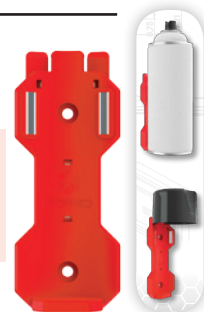

### VIV523 3-Pc Socket Holder Rail Set

- 12" Long, Red Plastic
- Sliding Studs with Ball Detents, Black
- Includes 1 each: 1/4", 3/8", 1/2"

USER \$55.60 SRP **\$45.07**

### EZPWRTH Power Tool Holder

- Holds Tools from 1 1/2" - 4 1/2" Wide
- 10LB Holding Capacity
- Each Hook can be Independently Positioned
- Can be Mounted on Magnetic Surfaces
- Integrated Screw Holes for Mounting to Non-Ferrous Surfaces

### EZCH3-R Spray Can Holder, 3 pk

- Magnetically Attaches to any Ferrous Surface
- Non-Marring Polymer • Built-In Lid Holder
- Can be Mounted on Peg Board
- 5.14" x 2.38" x 1.0"

USER \$31.20 SRP **\$26.00**