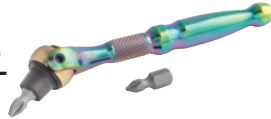

SRP **\$9.05**

TL11330 1/4" Dr Nano Swivel Ratchet

- 250° Swivel Head • 90-Tooth with Reversible Head
- Detent Ball Holds Sockets Securely in Place
- Minimal 4° Sweep • Knurled Handle

SRP **\$16.67**

PROMO
LTD QTY

Limited Edition Titanium Finish

- 90-Tooth Reversible Ratcheting Mechanism Turns Fasteners with Swing Arc of as Little as 4°
- Chrome Vanadium Steel • Knurling at Handle Mid-Section

TL11326 1/4" Dr Titanium Swivel Head Micro Ratchet, 4" OAL

- Detent Ball Holds Sockets Securely

TL11327

1/4" Dr Titanium Swivel Head Micro Bit Driver, 4" OAL

- Magnetic Bit Retention

Your Choice: SRP **\$40.00**

TL12086 3-Pc 6" Long Socket Adapter Set

- Impact Grade • Detent Ball for Secure Socket Retention
- Adapts Sockets to Power Drills & Drivers, 1/4" Shank
- Includes: (1) 1/4" Dr, (1) 3/8" Dr & (1) 1/2" Dr

SRP **\$9.44**

TL16184 1/4" Magnetic Nut Setter

- Manganese Phosphate Impact Grade • 1 5/8" Length

SRP **\$2.39**

TL12345 7 1/2" Multi-Purpose Shears

- SUS 420J2 Japanese Stainless Steel, Precision Ground & Hardened
- Spring-Loaded Handles • Extended Tang