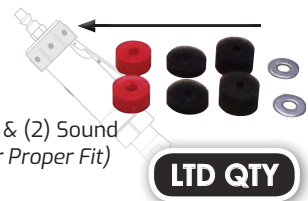

USER \$38.00 SRP **\$32.63**

SS33200

Air Ratchet Muffler

Quiets Screeching Exhaust Air

- **Inc:** Muffler Body, Support Washer & (2) Sound Absorbers (Use 1 or 2 as Needed for Proper Fit)

SRP **\$8.51**

LTD QTY

SS21470

5-Pc Clip Lifter Set

- Sturdy, Thin Wedged Tips
- Chrome Finish & Rubberized Handles
- **Includes:** 5 Different Offsets & 3 Spreads (5MM, 7MM & 13MM) & Blow-Molded Case

USER \$129.98 SRP **\$111.74**